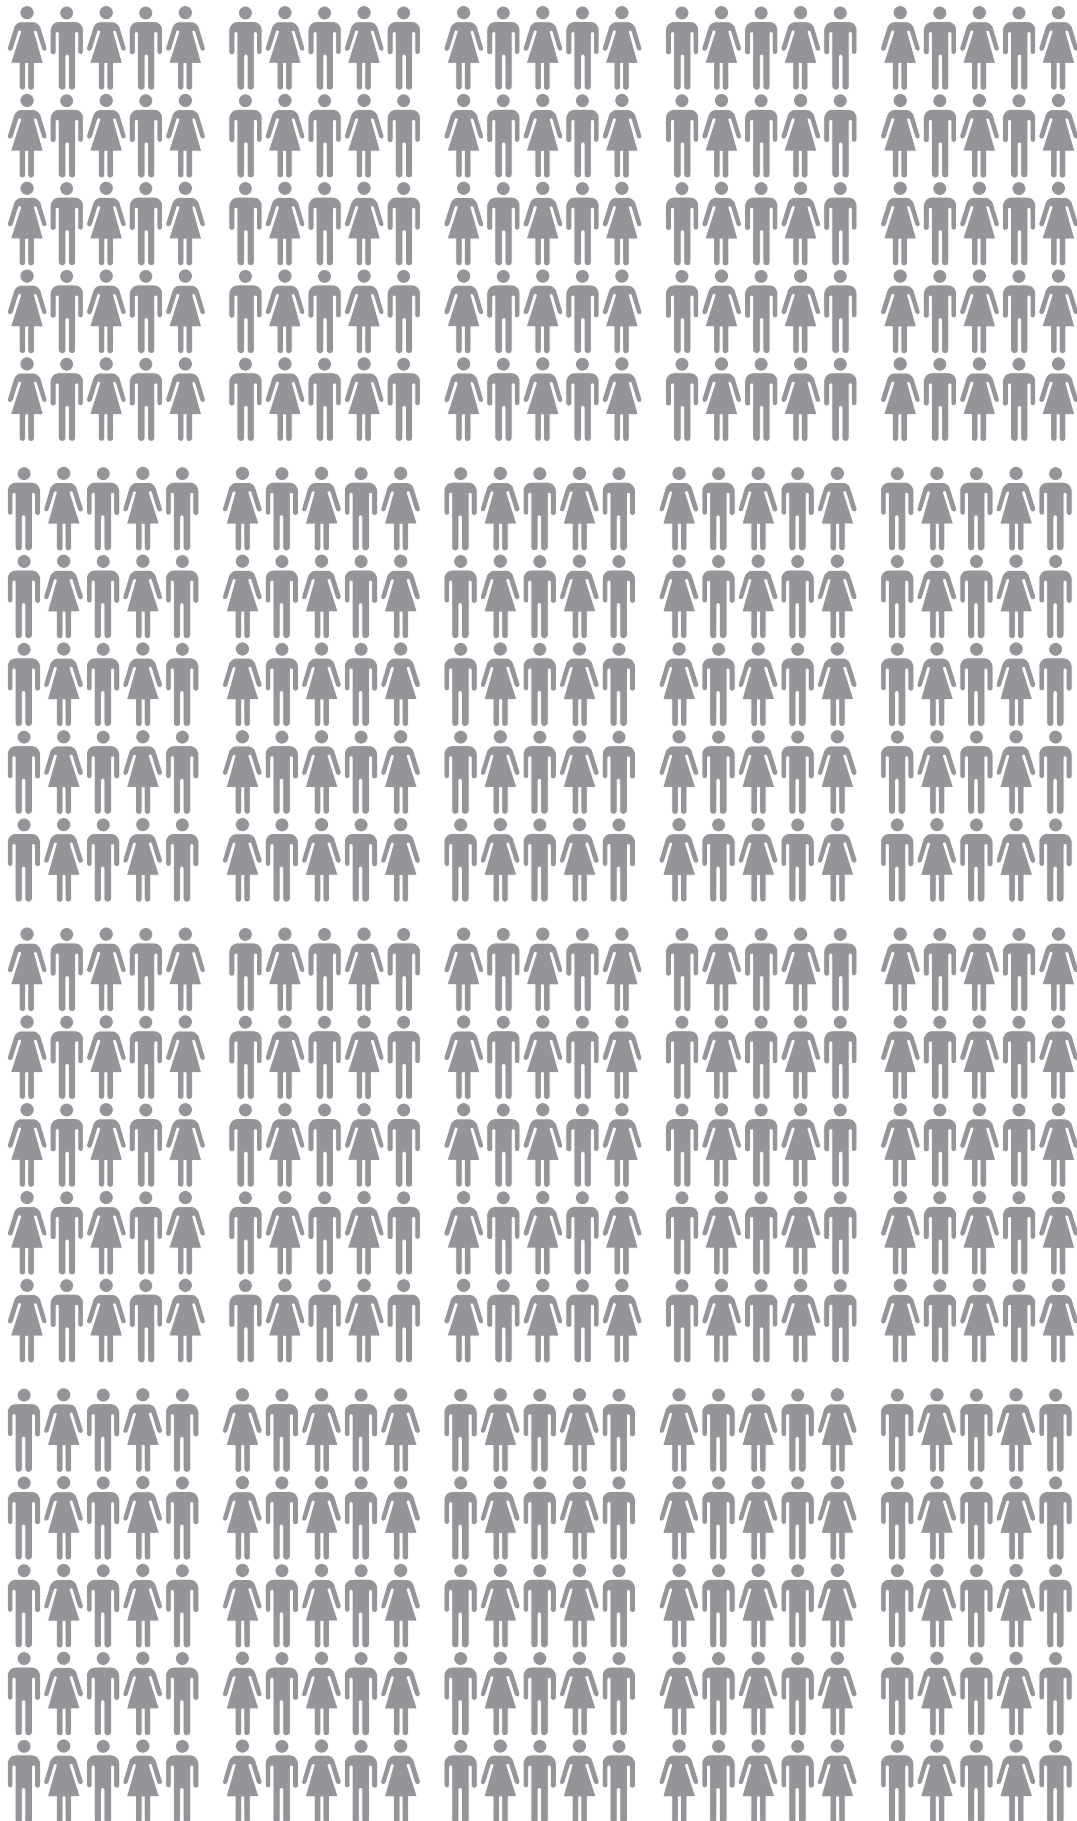

1000 Person Silhouette

The NZ Centre of Mathematics

mathscentre
workspace

What are the odds?

200 Person Silhouette

The NZ Centre of Mathematics

mathscentre
www.mathscentre.co.nz

What are the odds?

500 Person Silhouette

The NZ Centre of Mathematics

mathscentre
500 person silhouette

What are the odds?

10,000 Person Silhouette

The NZ Centre of Mathematics

mathscentre
workspace

What are the odds?