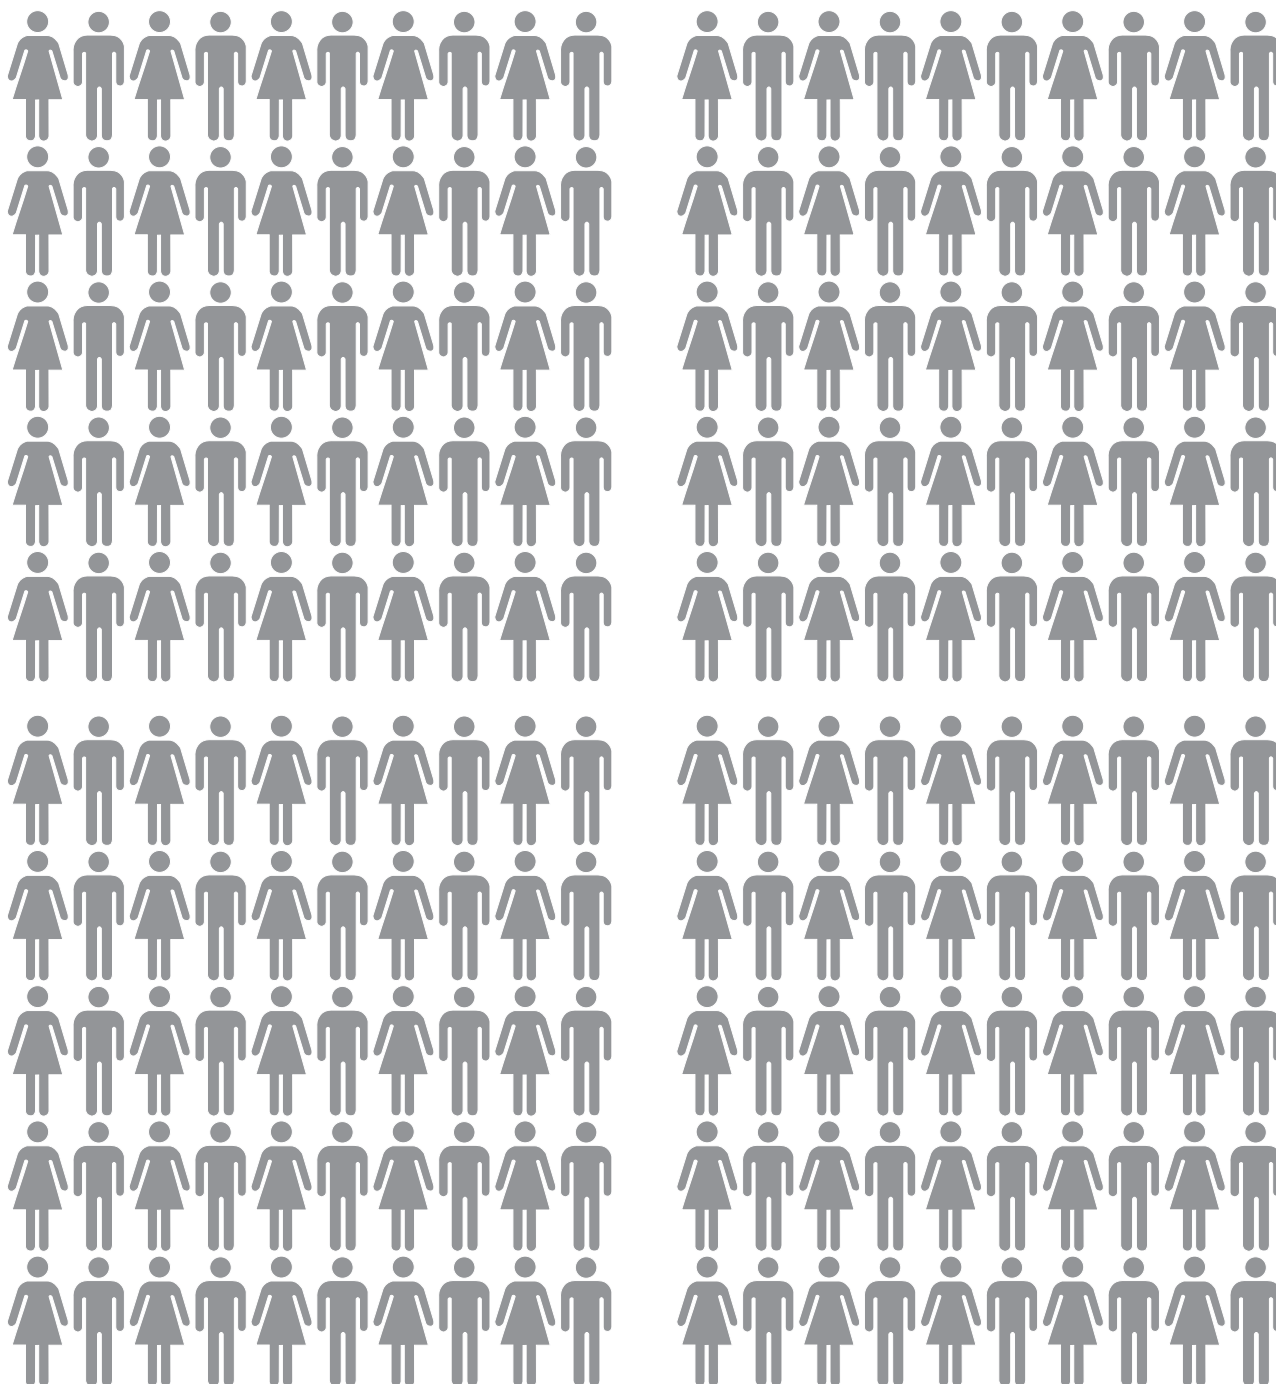

1000 Person Silhouette

The NZ Centre of Mathematics

mathscentre
workspace

What are the odds?

200 Person Silhouette

The NZ Centre of Mathematics

mathscentre
www.mathscentre.co.nz

What are the odds?

500 Person Silhouette

The NZ Centre of Mathematics

mathscentre
500 person silhouette

What are the odds?

10,000 Person Silhouette

The NZ Centre of Mathematics

mathscentre
workspace

What are the odds?